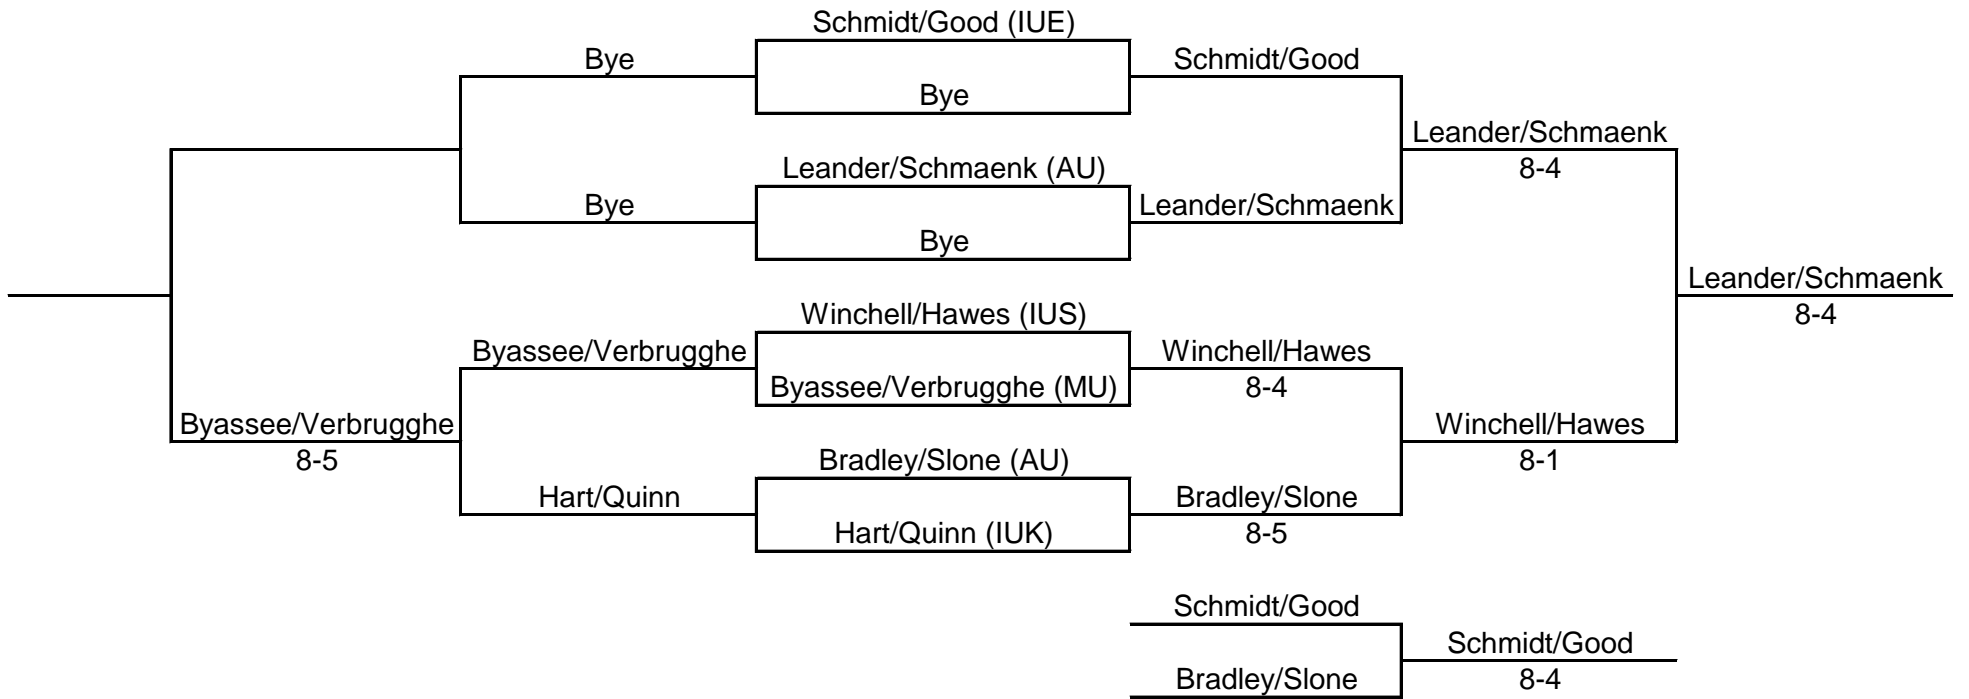

Silver Draw

Third Place Match

1st Place	Leander/Schmaenk	Asbury
2nd Place	Winchell/Hawes	IUS
3rd Place	Schmidt/Good	IUE
4th Place	Bradley/Slone	Asbury
5th Place	Byassee/Verbrugghe	Midway
6th Place	Hart/Quinn	IUK