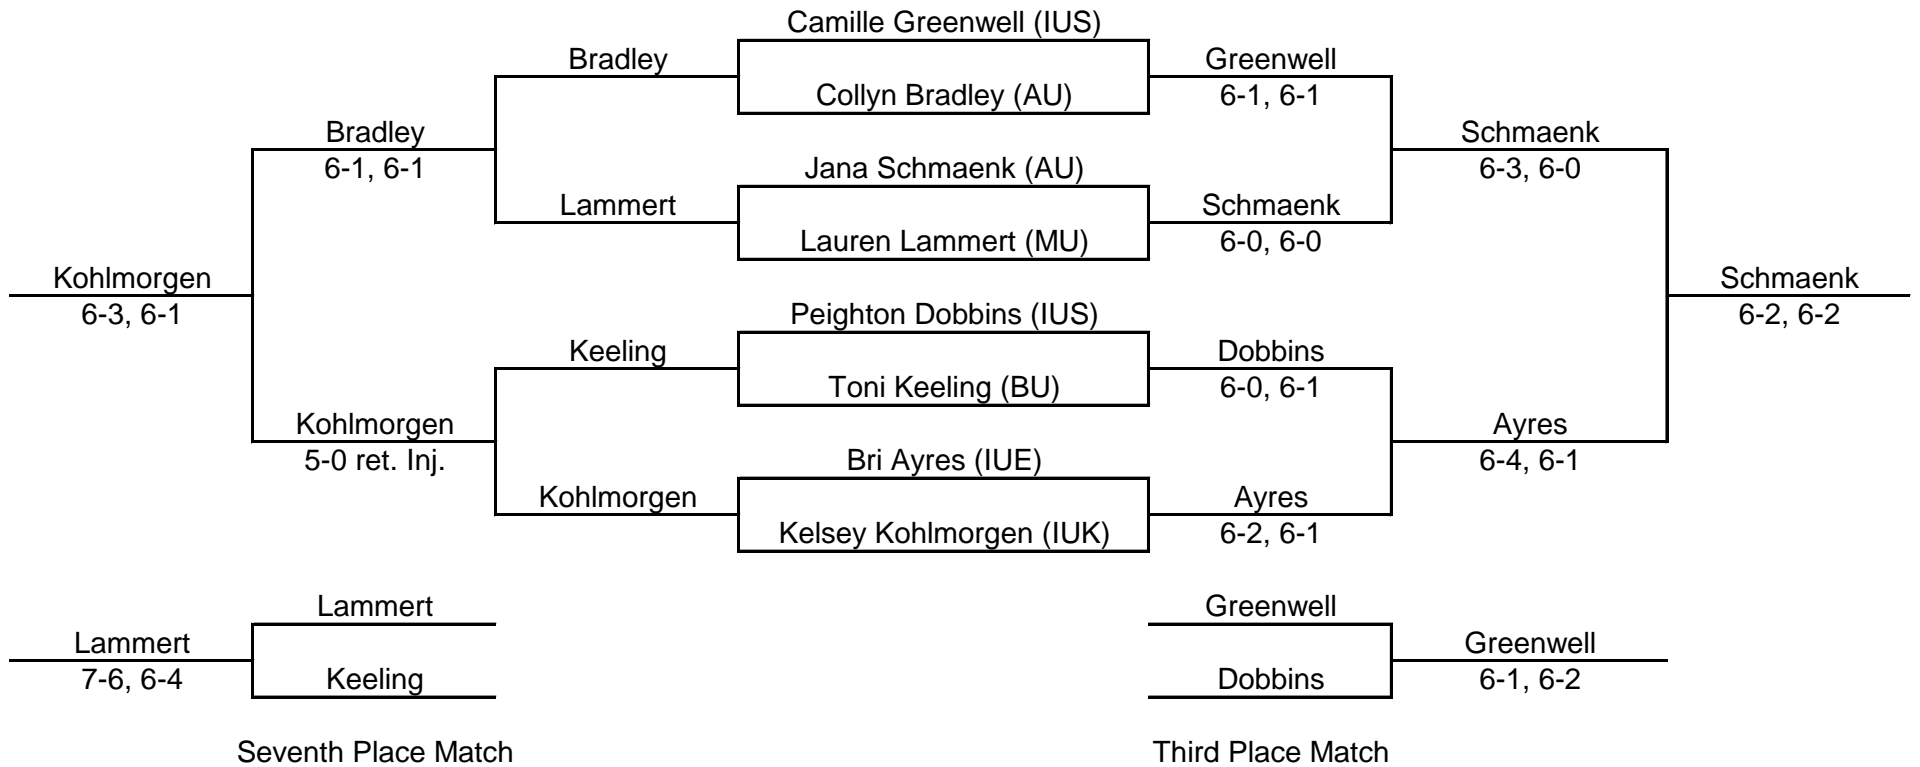

White Draw

1st Place	Jana Schmaenk	Asbury
2nd Place	Bri Ayres	IUE
3rd Place	Camille Greenwell	IUS
4th Place	Peighton Dobbins	IUS
5th Place	Kelsey Kohlorgen	IUK
6th Place	Collyn Bradley	Asbury
7th Place	Lauren Lammert	Midway
8th Place	Toni Keeling	Brescia