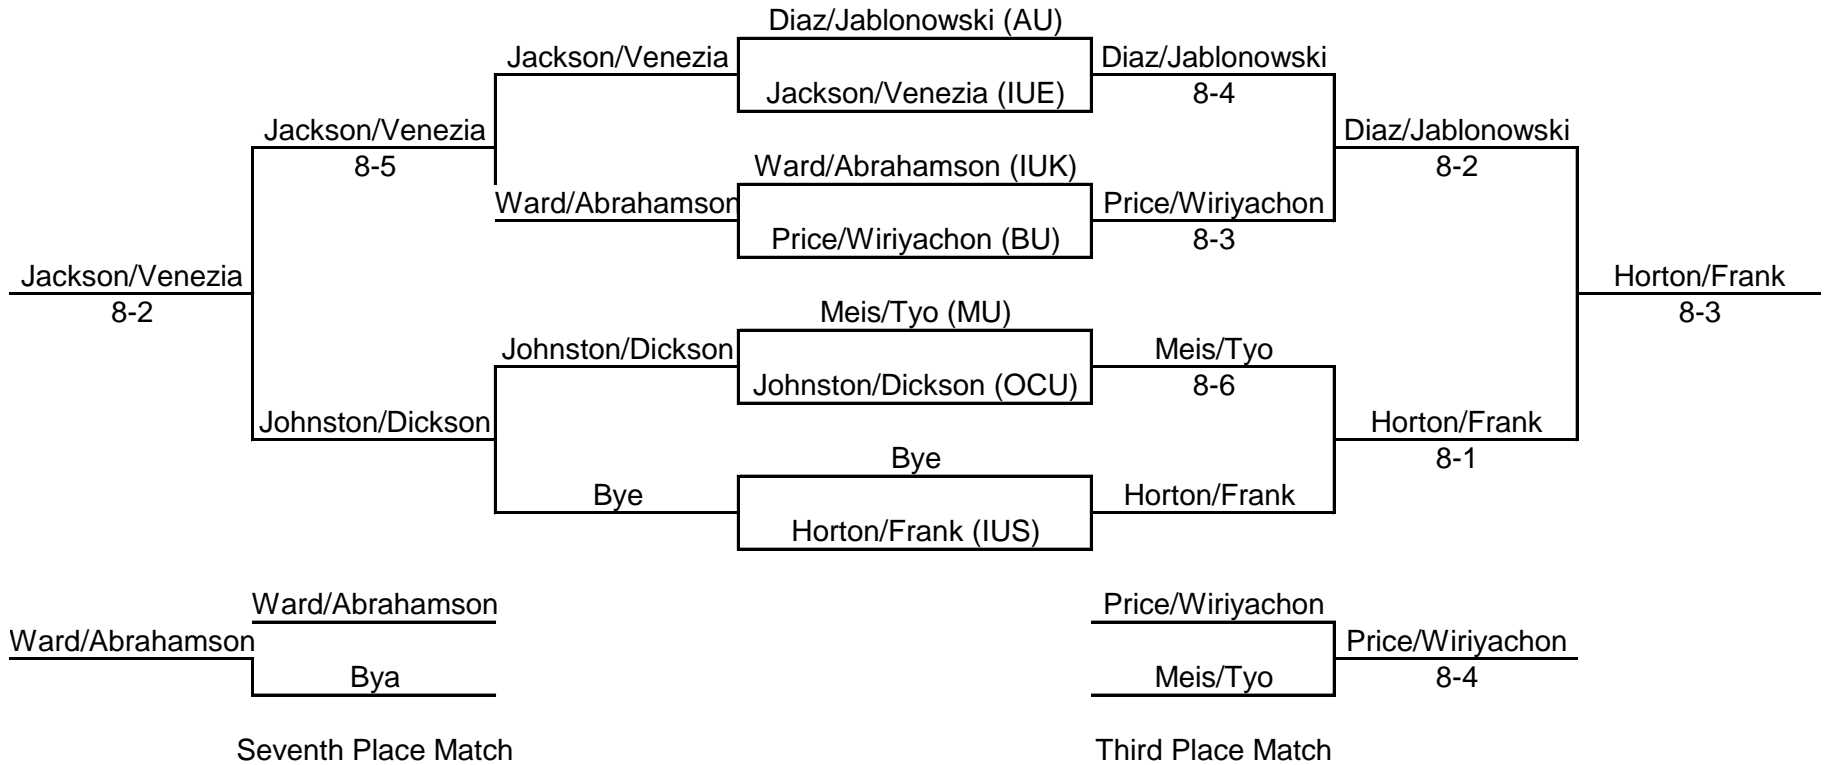

Green Draw

Seventh Place Match

Third Place Match

1st Place	Horton/Frank	IUS
2nd Place	Diaz/Jablonowski	Asbury
3rd Place	Price/Wiriyachon	Brescia
4th Place	Meis/Tyo	Midway
5th Place	Jackson/Venezia	IUE
6th Place	Johnston/Dickson	OCU
7th Place	Ward/Abrahamson	IUK