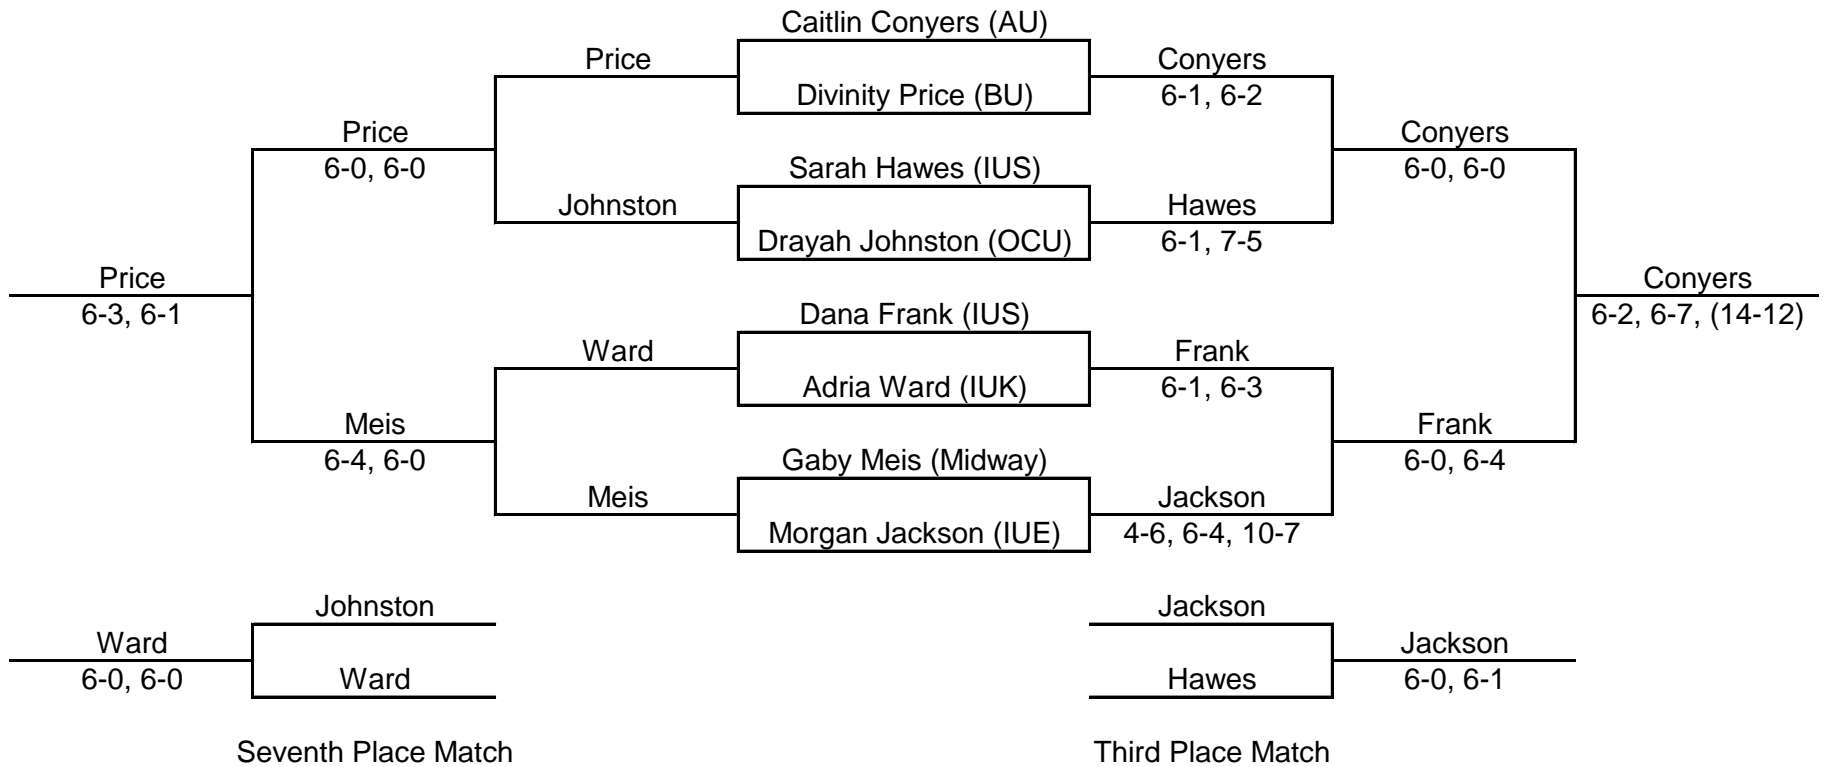

Purple Draw

1st Place	Caitlin Conyers	Asbury
2nd Place	Dana Frank	IUS
3rd Place	Morgan Jackson	IUE
4th Place	Sarah Hawes	IUS
5th Place	Divinity Price	Brescia
6th Place	Gaby Meis	Midway
7th Place	Adria Ward	IUK
8th Place	Drayah Johnston	OCU