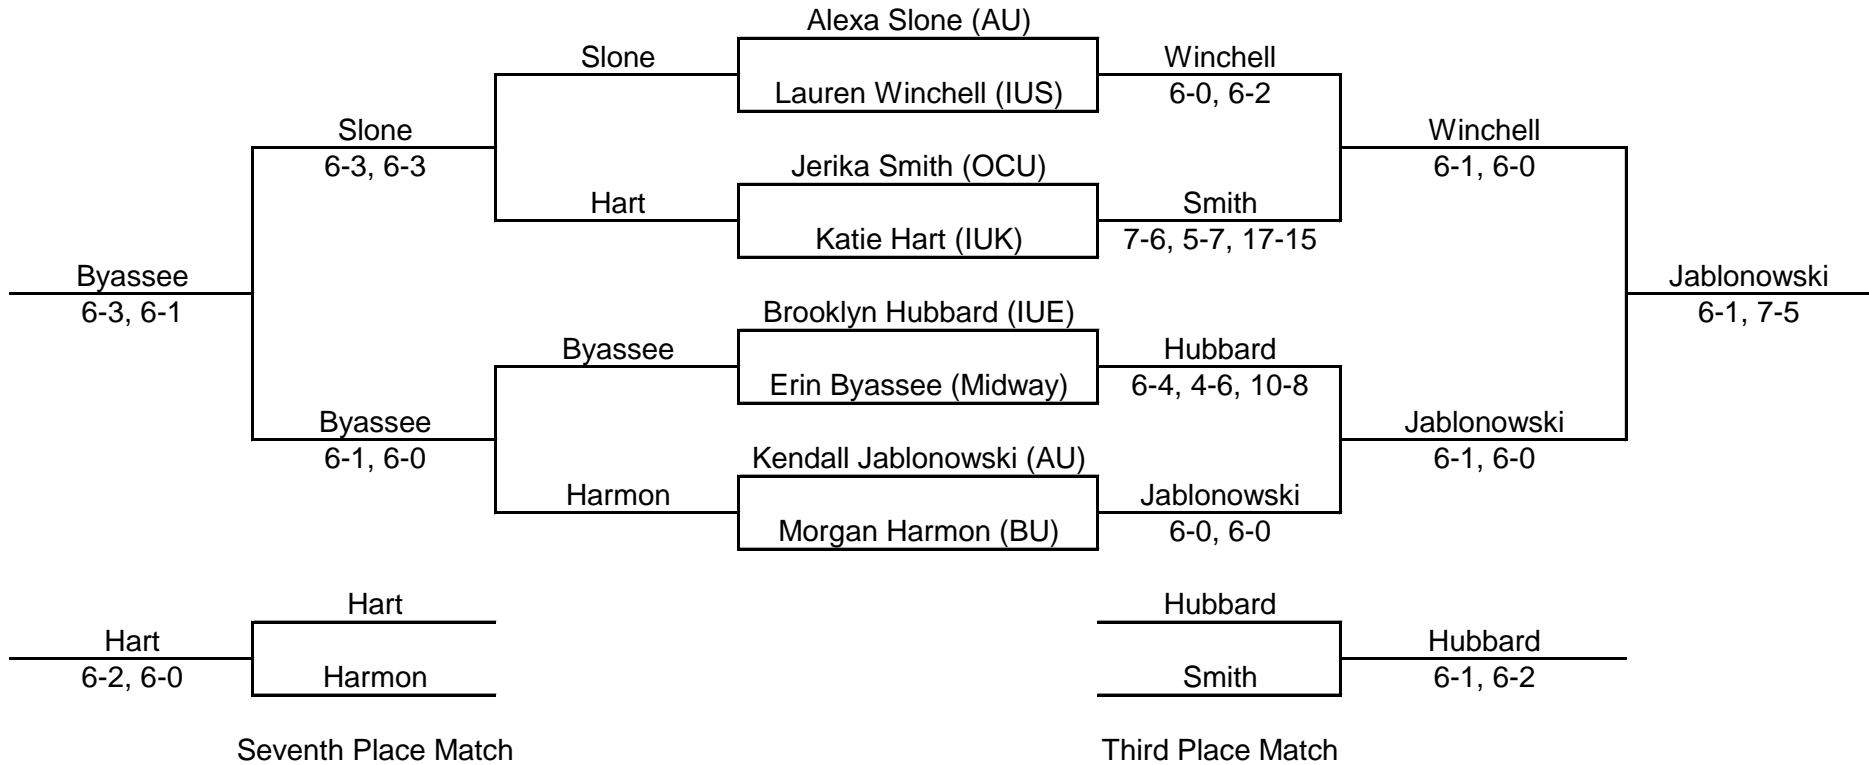

Blue Draw

1st Place	Kendall Jablonowski	Asbury
2nd Place	Lauren Winchell	IUS
3rd Place	Brooklyn Hubbard	IUE
4th Place	Jerika Smith	OCU
5th Place	Erin Byassee	Midway
6th Place	Alexa Slone	Asbury
7th Place	Katie Hart	IUK
8th Place	Morgan Harmon	Brescia