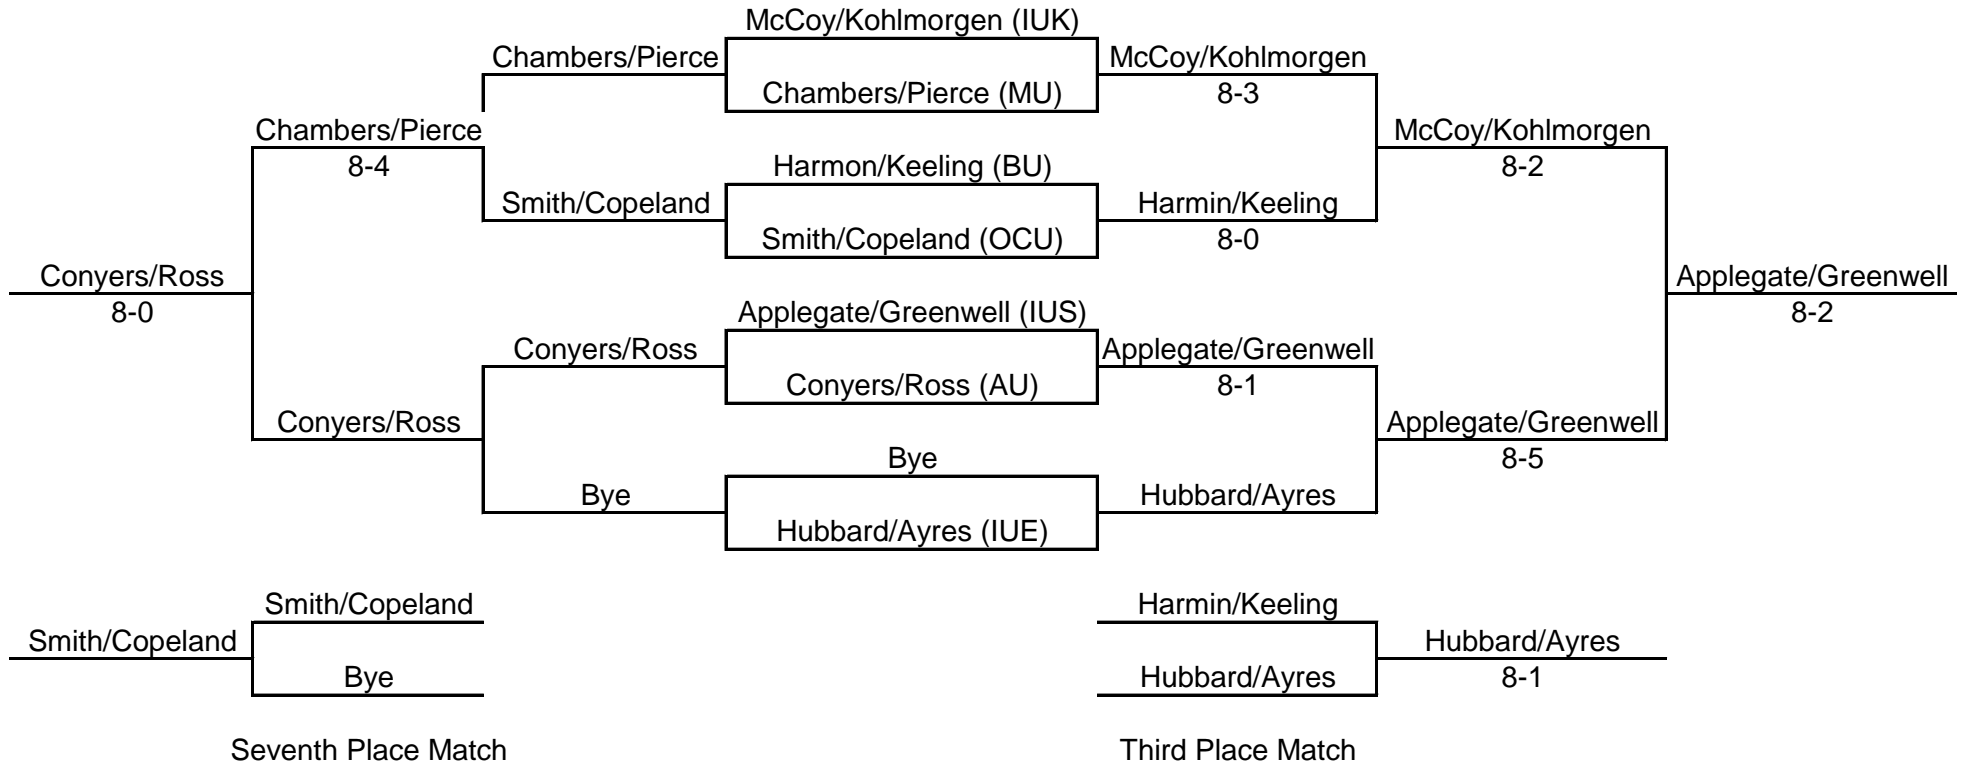

Green Draw

Seventh Place Match

Third Place Match

1st Place	Horton/Frank	IUS
2nd Place	Diaz/Jablonowski	Asbury
3rd Place	Price/Wiriyachon	Brescia
4th Place	Meis/Tyo	Midway
5th Place	Jackson/Venezia	IUE
6th Place	Johnston/Dickson	OCU
7th Place	Ward/Abrahamson	IUK

Gold Draw

1st Place	Applegate/Greenwell	IUS
2nd Place	McCoy/Kohlmorgen	IUK
3rd Place	Hubbard/Ayres	IUE
4th Place	Harmin/Keeling	Brescia
5th Place	Conyers/Ross	Asbury
6th Place	Chambers/Pierce	Midway
7th Place	Copeland/Smith	OCU