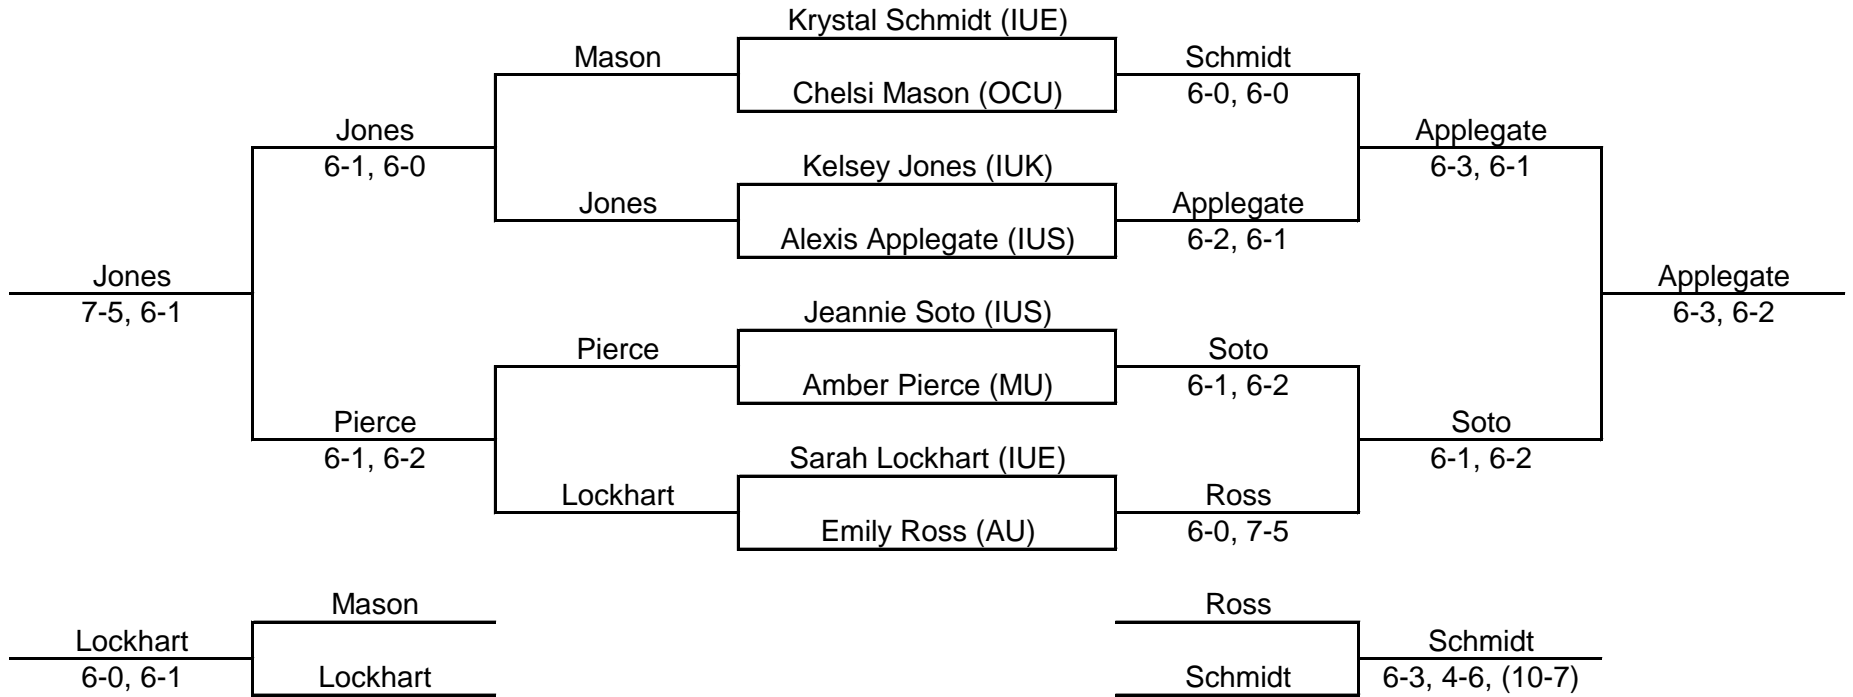

Gray Draw

Seventh Place Match

Third Place Match

1st Place	Alexia Applegate	IUS
2nd Place	Jeannie Soto	IUS
3rd Place	Krystal Schmidt	IUE
4th Place	Emily Ross	Asbury
5th Place	Kelsey Jones	IUK
6th Place	Amber Pierce	Midway
7th Place	Sarah Lockhart	IUE
8th Place	Chelsi Mason	OCU