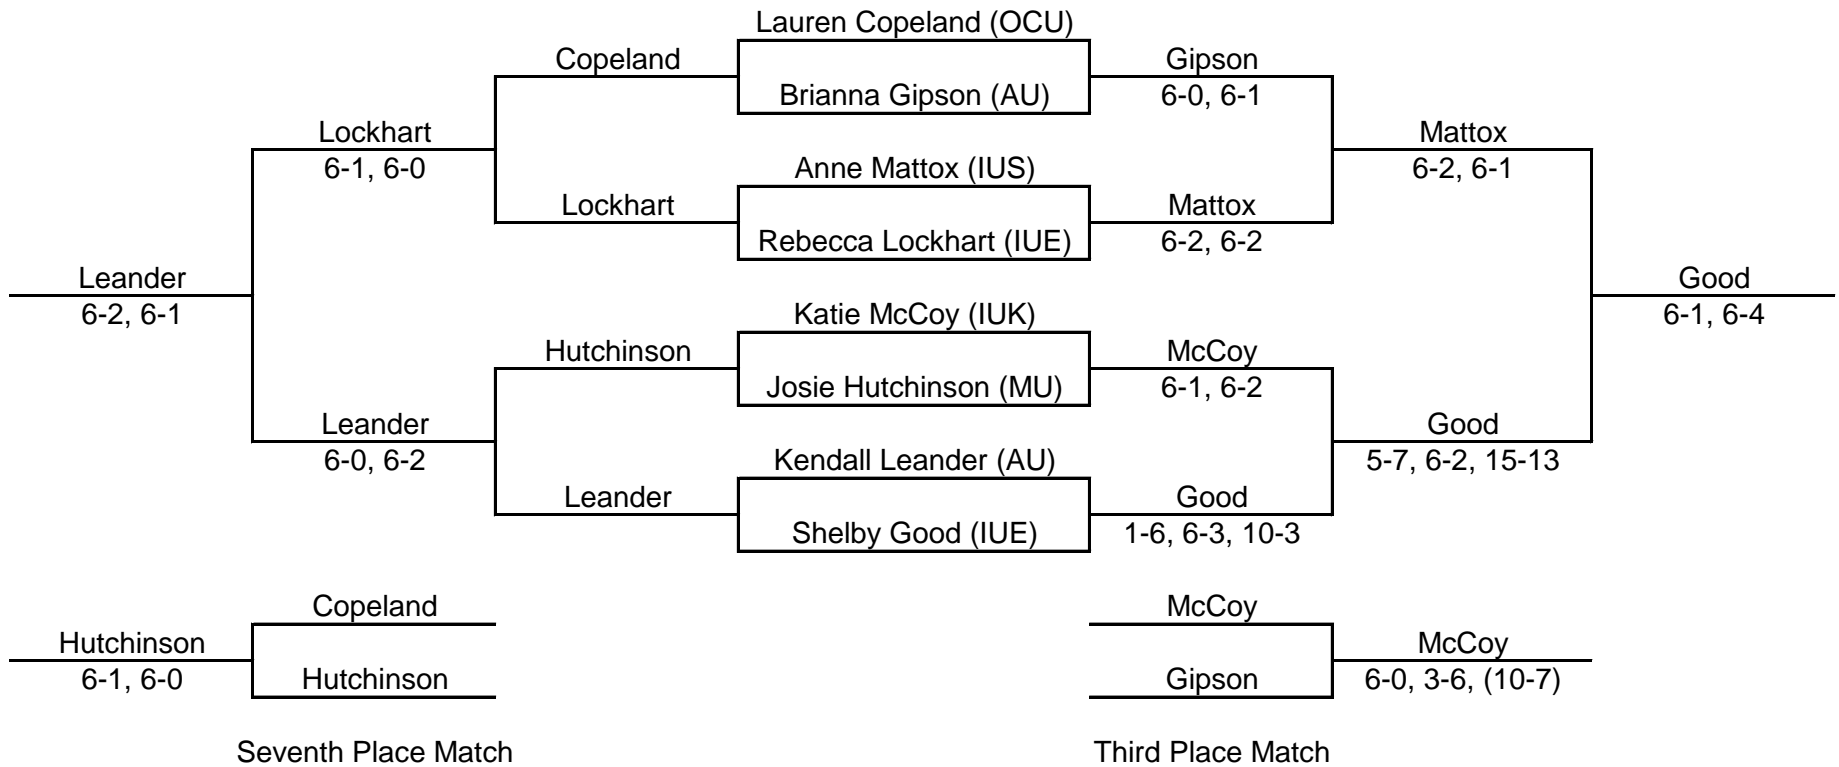

Black Draw

1st Place	Shelby Good	IUE
2nd Place	Anne Mattox	IUS
3rd Place	Katie McCoy	IUK
4th Place	Brianna Gipson	Asbury
5th Place	Kendall Leander	Asbury
6th Place	Rebecca Lockhart	IUE
7th Place	Josie Hutchinson	Midway
8th Place	Lauren Copeland	OCU