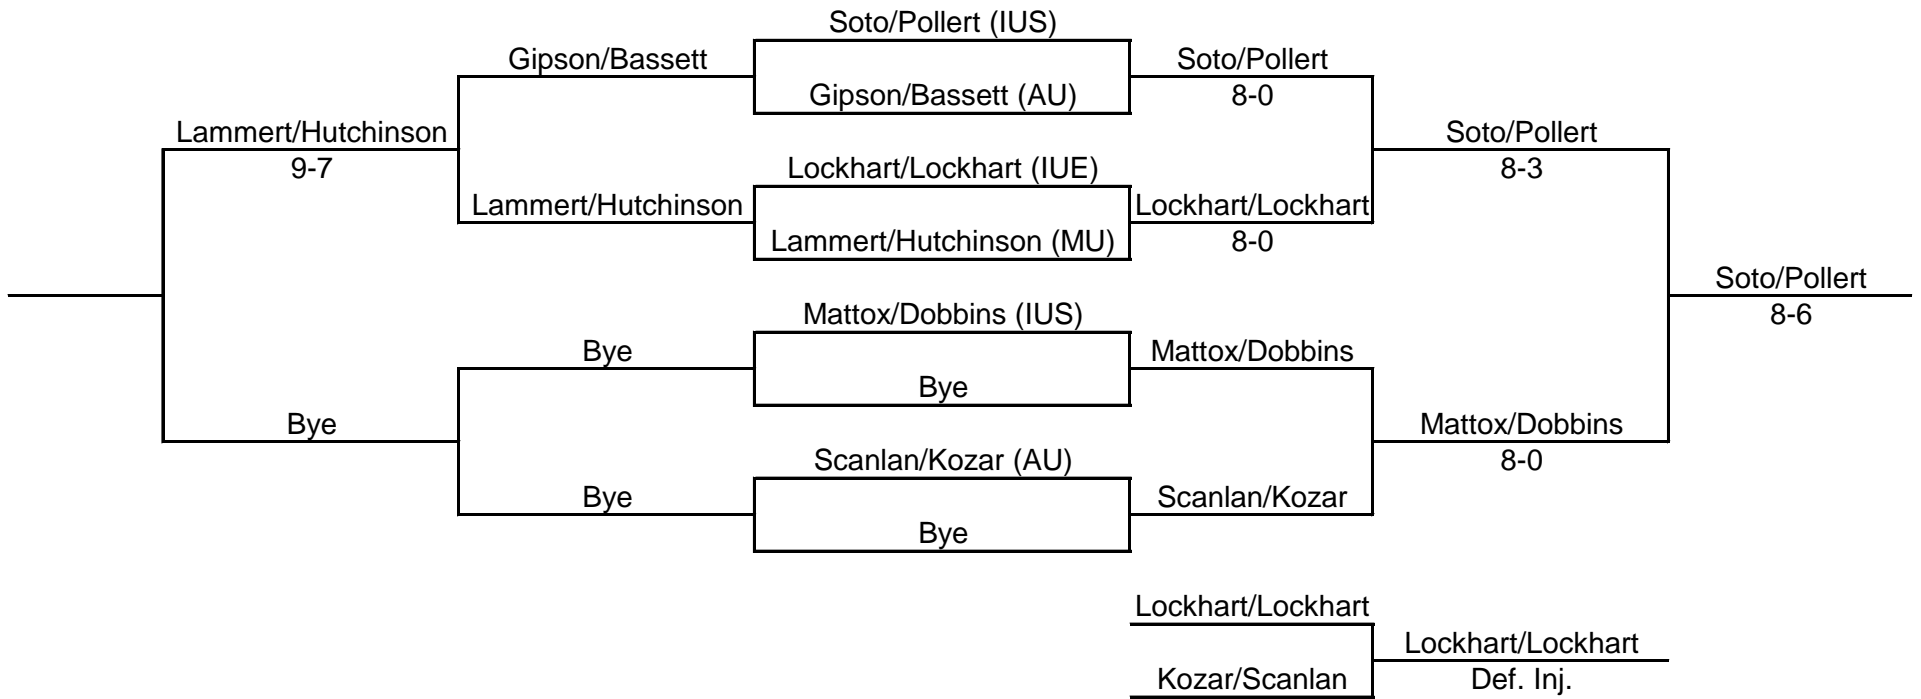

Red Draw

Third Place Match

1st Place	Soto/Pollert	IUS
2nd Place	Mattox/Dobbins	IUS
3rd Place	Lockhart/Lockhart	IUE
4th Place	Kozar/Scanlan	Asbury
5th Place	Lammert/Hutchinson	Midway
6th Place	Bassett/Gipson	Asbury