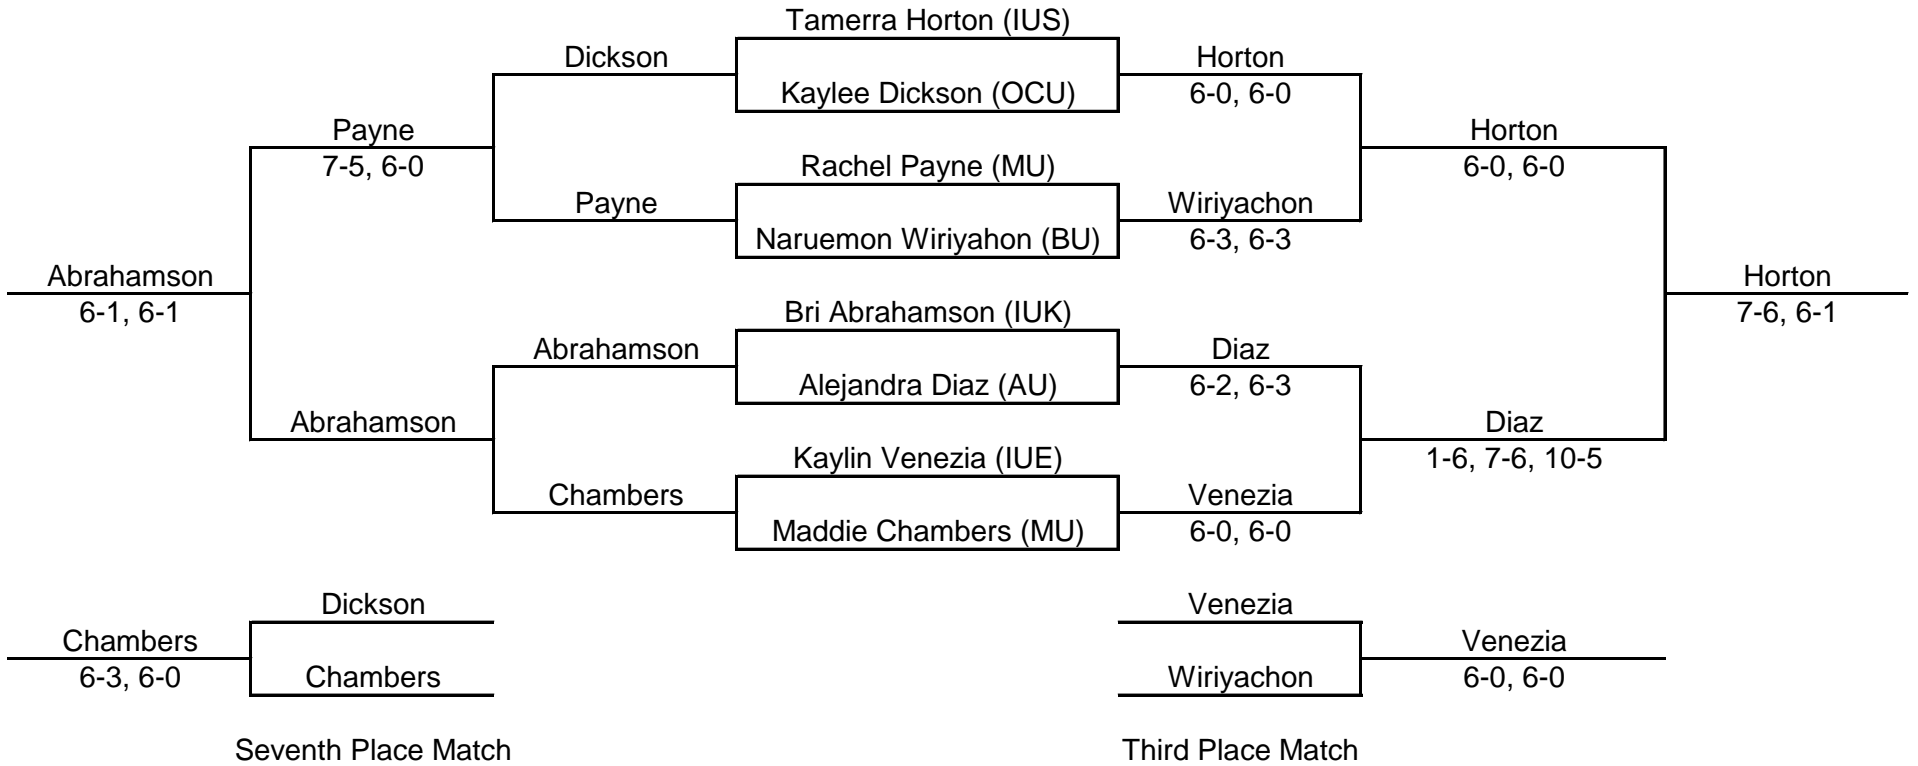

Crimson Draw

1st Place	Tamerra Horton	IUS
2nd Place	Alejandra Diaz	Asbury
3rd Place	Kaylin Venezia	IUE
4th Place	Naruemon Wiriyaon	Brescia
5th Place	Bri Abrahamson	IUK
6th Place	Rachel Payne	Midway
7th Place	Maddie Chambers	Midway
8th Place	Kaylee Dickson	OCU